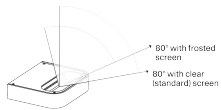

Shift, Design by Marco Piva

Model Shift Small Dali

Shift is a wall lamp with impressive luminous power. Designed by Marco Piva, it redefines the concept of a wall lamp, integrating with spaces in perfect harmony: compact and discreet, its neutral finishes further enhance its ability to blend into its surroundings, almost disappearing to allow the light to take centre stage, fostering and enriching its interplay with the space.

Shift Small Dali

Light source

LED
2700 K
16 W
2495 lm
500 mA
CRI 90
MacAdam 3-Step

or

LED
3000 K
16 W
2580 lm
500 mA
CRI 90
MacAdam 3-Step

LED and driver included

Structure: Metal

Matte White – 9010