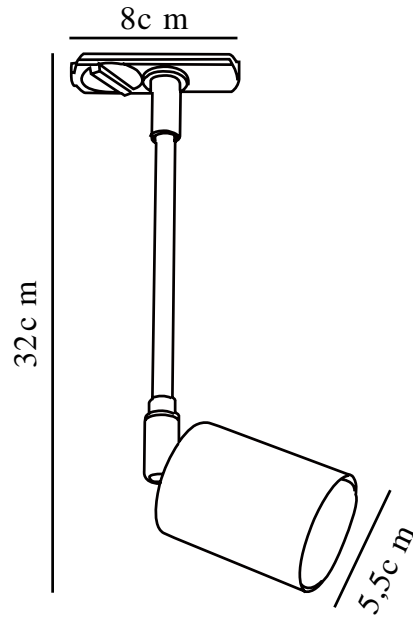

EXPLORE LINK SPOT | TRACK LIGHT | BLACK

86189903

nordlux®

Voltage (V): 220-240 Volt
IP degree: IP20
Maximum bulb wattage (W): 35
Class (Class 1, Class 2, Class 3):
Class 1 (Earth contact)
Socket type: GU10
Parallel connection: False

Primary material: Metal
Secondary material: Plastic
Colour: Black

Height (cm) : 32
Width (cm): 5.5
Shade Diameter (cm): 5.5
Tilt Angle (°): 90
Turning Angle (°): 350

EAN: 5701581373686
TUN: 1902368
Item Number: 86189903
Pcs Per Master Carton: 6

Sales Box Height (cm): 34
Sales Box Width(cm): 8
Sales Box Depth (cm): 8
Sales Box Volume m³ : 0.0022
Product net weight (kg): 0.192

• Fits the Nordlux Link system • Minimalist and classic design

The Explore series is an elegant light series with a simple and streamlined design. The flexible swivel light head emits a precise light that can be directed wherever you need it. Fits the Nordlux Link system where it is easily and quickly installed and moved.