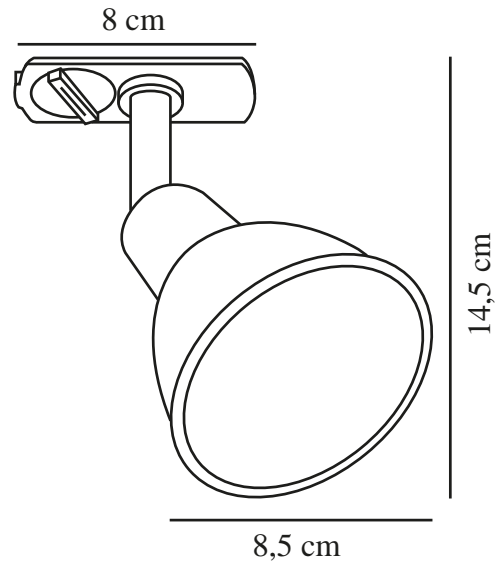

SINGLE LINK SPOT | TRACK LIGHT | BLACK

86109903

nordlux®

Voltage (V): 230 Volt
IP degree: IP20
Maximum bulb wattage (W): 35
Class (Class 1, Class 2, Class 3):
Class 1 (Earth contact)
Socket type: GU10

Primary material: Metal
Secondary material: Plastic
Colour: Black

Shade Diameter (cm): 8.5
Tilt Angle (°): 90
Turning Angle (°): 350

EAN: 5701581373280
TUN: 1902478
Item Number: 86109903
Pcs Per Master Carton: 6

Sales Box Height (cm): 10
Sales Box Width(cm): 22
Sales Box Depth (cm): 24
Sales Box Volume m³: 0.0053
Product net weight (kg): 0.132

• Fits the Nordlux Link system • Minimalist and classic design

The Link system invites you to put the spotlight on life. The discreet lampshade emits a precise and directional light. This model is designed for the Link system, where it can easily and quickly be installed in a power strip and easily moved.