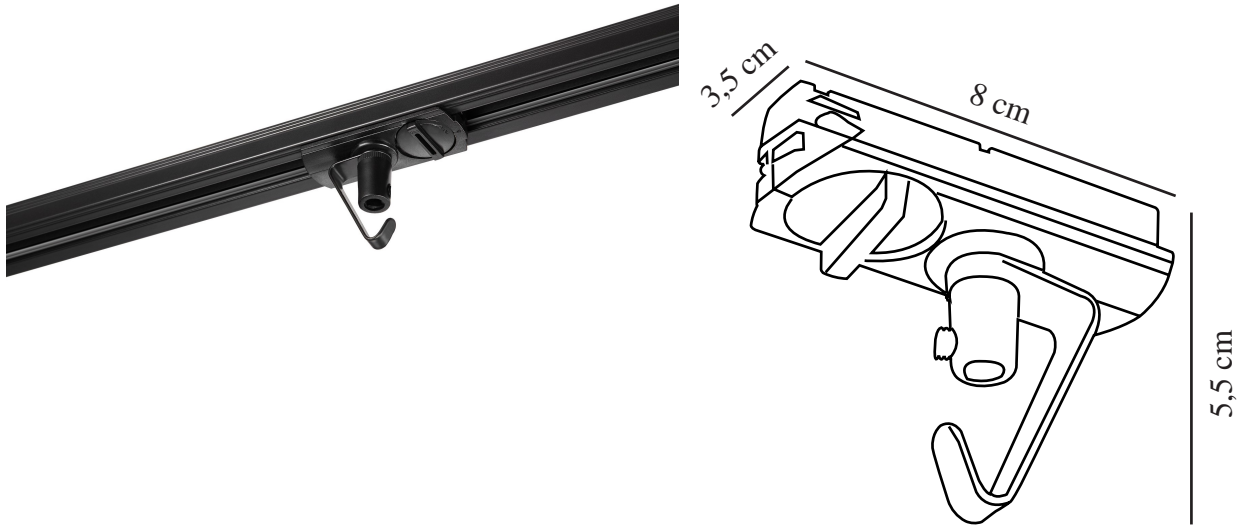

# LINK PENDANT ADAPTER | TRACK LIGHT ACCESSORY | BLACK

79069903

nordlux®

Voltage (V): 230 Volt  
IP degree: IP20  
Maximum bulb wattage (W): 115  
Class (Class 1, Class 2, Class 3):  
Class 1 (Earth contact)

Primary material: Plastic  
Colour: Black

Height (cm) : 5.5  
Width (cm): 3.5  
Length (cm): 8

EAN: 5701581356986  
TUN: 1883561  
Item Number: 79069903  
Pcs Per Master Carton: 6

Sales Box Height (cm): 4  
Sales Box Width(cm): 15  
Sales Box Depth (cm): 19  
Sales Box Volume m<sup>3</sup> : 0.0011  
Product net weight (kg): 0.052

• Adaptor for any pendant to be connected to the Nordlux Link rail • Removable hook

Pendant bracket for Link track system from Nordlux.