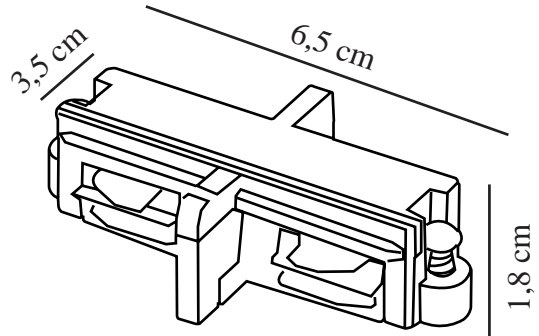

LINK CONNECTOR | TRACK LIGHT ACCESSORY | nordlux®

BLACK

79059903

Voltage (V): 230 Volt
IP degree: IP20
Maximum bulb wattage (W): 690
Class (Class 1, Class 2, Class 3):
Class 1 (Earth contact)

Primary material: Plastic
Colour: Black

Height (cm) : 1.8
Width (cm): 3.5
Length (cm): 6.5

EAN: 5701581356788
TUN: 1883559
Item Number: 79059903
Pcs Per Master Carton: 6

Sales Box Height (cm): 3
Sales Box Width(cm): 11
Sales Box Depth (cm): 12
Sales Box Volume m³ : 0.0004
Product net weight (kg): 0.017

- Discrete connector between two rails

Junction used for connecting multiple tracks from the Link system. The junction is mounted at the track end caps to form a longer track.