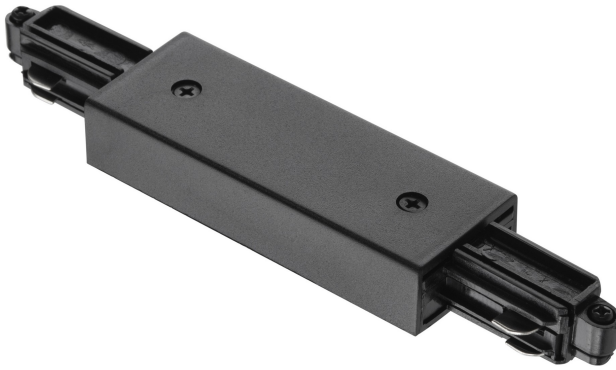

# LINK ADAPTER CENTER | TRACK LIGHT ACCESSORY | BLACK

79049903

nordlux®

Voltage (V): 230 Volt

IP degree: IP20

Class (Class 1, Class 2, Class 3):

Class 1 (Earth contact)

Height (cm) : 1.8

Width (cm): 3.5

Length (cm): 12

EAN: 5701581357587

TUN: 1883567

Item Number: 79049903

Pcs Per Master Carton: 3

Sales Box Height (cm): 3

Sales Box Width(cm): 25

Sales Box Depth (cm): 15

Sales Box Volume m<sup>3</sup> : 0.0011

Product net weight (kg): 0.095

Primary material: Plastic

Colour: Black

• Central adaptor for rails (with power supply) • Power connection at the back

Double power adapter for the electrical connection between two rails.