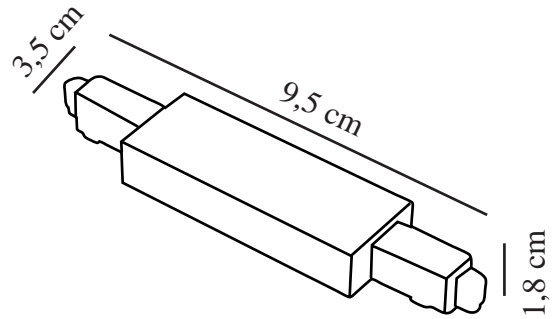

# LINK ADAPTER CENTER | TRACK LIGHT ACCESSORY | BLACK

79049903

nordlux®

Voltage (V): 230 Volt

IP degree: IP20

Class (Class 1, Class 2, Class 3):

Class 1 (Earth contact)

Height (cm) : 1.8

Width (cm): 3.5

Length (cm): 12

EAN: 5701581357587

TUN: 1883567

Item Number: 79049903

Pcs Per Master Carton: 3

Sales Box Height (cm): 3

Sales Box Width(cm): 25

Sales Box Depth (cm): 15

Sales Box Volume m<sup>3</sup> : 0.0011

Product net weight (kg): 0.095

Primary material: Plastic

Colour: Black

• Central adaptor for rails (with power supply) • Power connection at the back

Double power adapter for the electrical connection between two rails.