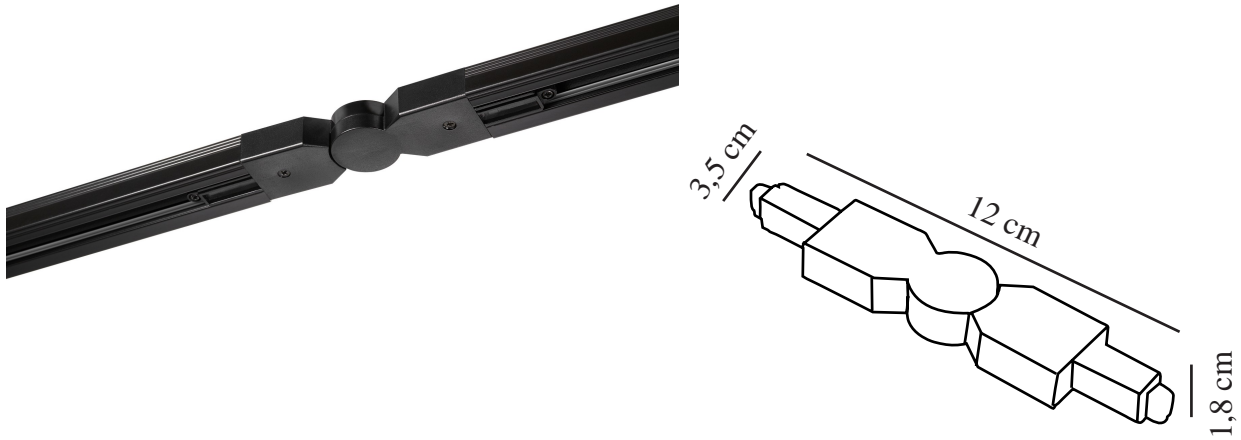

LINK CONNECTOR TURNABLE | TRACK LIGHT ACCESSORY | BLACK

nordlux®

79029903

Voltage (V): 230 Volt
IP degree: IP20
Class (Class 1, Class 2, Class 3):
Class 1 (Earth contact)

Height (cm) : 1.8
Width (cm): 3.5
Lenght (cm): 12
Turning Angle (°): 100

Sales Box Height (cm): 13
Sales Box Width(cm): 10
Sales Box Depth (cm): 2.2
Sales Box Volume m³ : 0.0003
Product net weight (kg): 0.075

Primary material: Plastic
Secondary material: Metal
Colour: Black

EAN: 5701581357181
TUN: 1883563
Item Number: 79029903
Pcs Per Master Carton: 6

• Connector for rails (without power supply) • Adjustable 0-100 degrees both right and left

Rotating power adapter for interconnection between two rails. Adjustable rotation from 7 to 290 degrees.