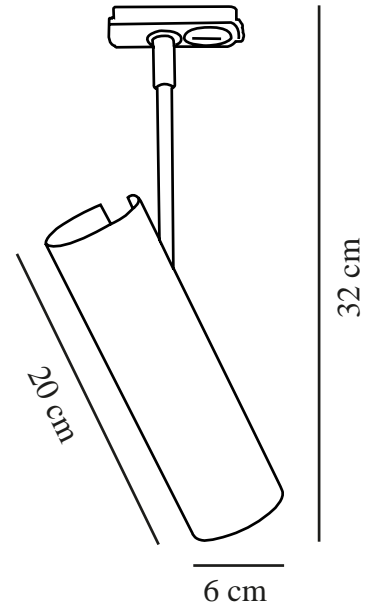

# MIB 6 LINK SPOT | TRACK LIGHT | BLACK

71669903

nordlux®

Voltage (V): 220-240 Volt  
IP degree: IP20  
Maximum bulb wattage (W): 8  
Class (Class 1, Class 2, Class 3):  
Class 1 (Earth contact)  
Socket type: GU10  
Parallel connection: False

Primary material: Metal  
Secondary material: Plastic  
Colour: Black

Height (cm) : 33.5  
Width (cm): 3.5  
Tube Diameter (cm): 1  
Shade Diameter (cm): 6  
Shade Height (cm): 20  
Length (cm): 6  
Tilt Angle (°): 90  
Turning Angle (°): 320

EAN: 5701581332386  
TUN: 1832559  
Item Number: 71669903  
Pcs Per Master Carton: 3

Sales Box Height (cm): 35  
Sales Box Width(cm): 9  
Sales Box Depth (cm): 10  
Sales Box Volume m<sup>3</sup> : 0.0032  
Product net weight (kg): 0.45

- Fits the Nordlux Link system • A contemporary yet timeless design
- Slim and elegant • The tiltable head allows you to adjust the direction of light

The minimalistic MIB series by Danish designer Bønnelycke MDD is the epitome of elegant design and Nordic elegance. The slender and adjustable lamp head emits a precise and directional light. Fits the Nordlux Link system where it is easily and quickly installed and moved.