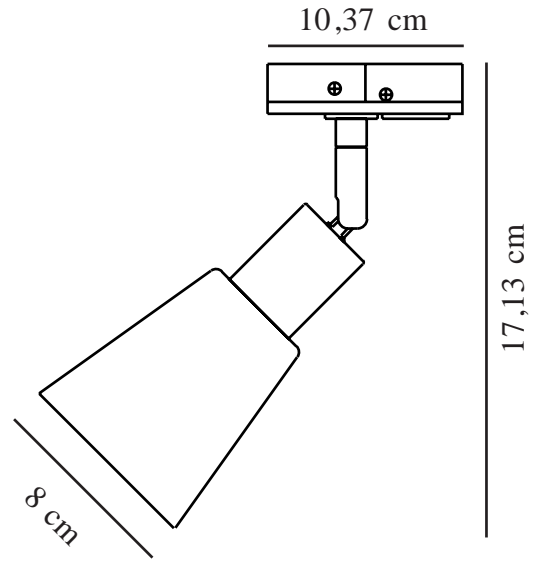

KONIEKEL LINK SPOT | TRACK LIGHT | MATT BLACK

nordlux®

2110629903

Voltage (V): 230 Volt
IP degree: IP20
Maximum bulb wattage (W): 35
Class (Class 1, Class 2, Class 3):
Class 1 (Earth contact)
Socket type: GU10

Primary material: Metal
Secondary material: Plastic
Colour: Matt black

Shade Diameter (cm): 6
Tilt Angle (°): 90
Turning Angle (°): 350
EAN: 5704924007255
TUN: 2160530
Item Number: 2110629903
Pcs Per Master Carton: 3

Sales Box Height (cm): 14
Sales Box Width(cm): 10
Sales Box Depth (cm): 10
Sales Box Volume m³ : 0.0014
Product net weight (kg): 0.231

• Fits the Nordlux Link system • Including two shades (metal and glass)